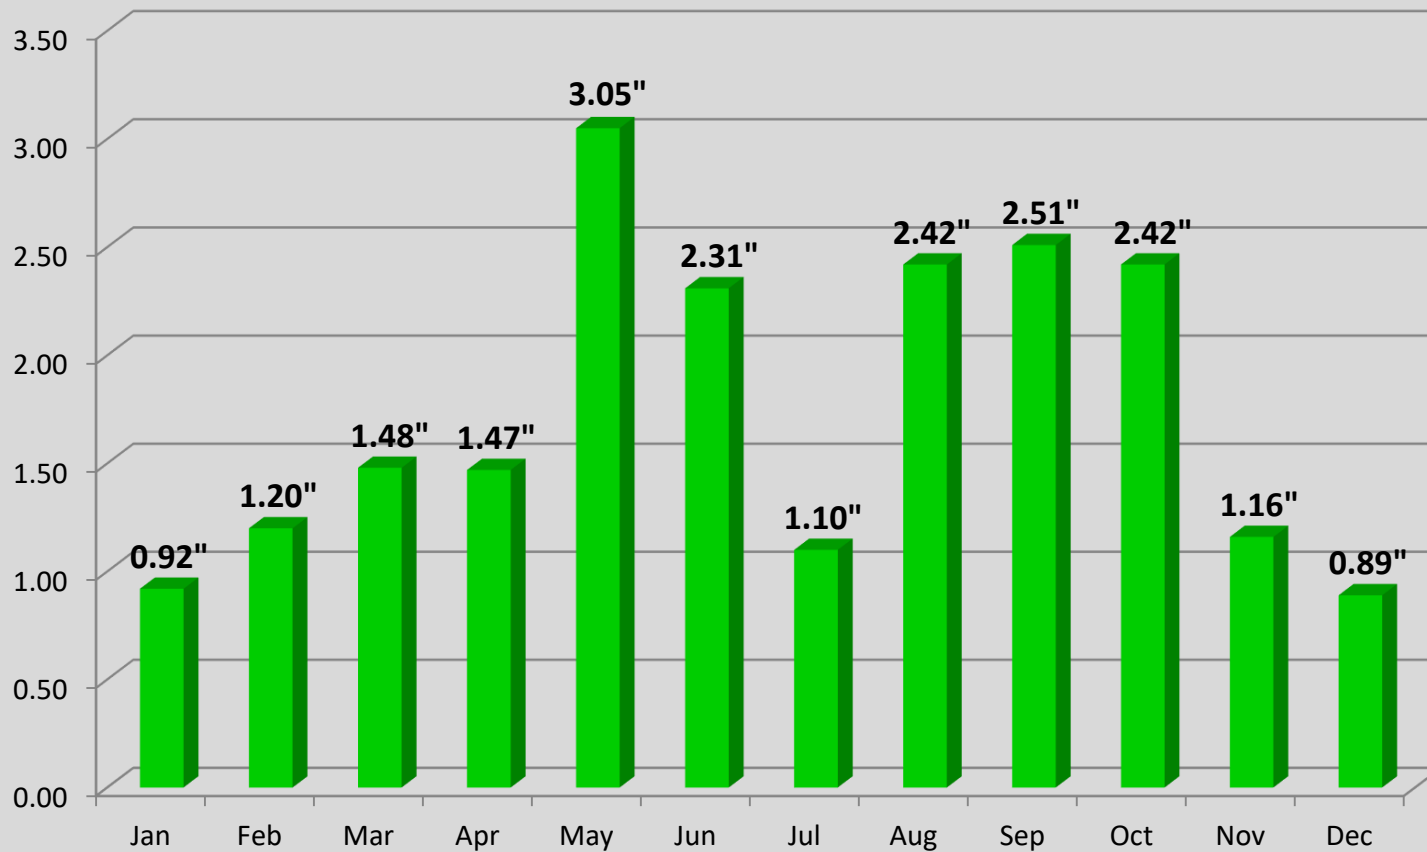

### San Angelo Normal Monthly Rainfall 1991-2020

**Annual  
Normal:  
20.93"**

**■ Normal  
Monthly  
Rainfall**